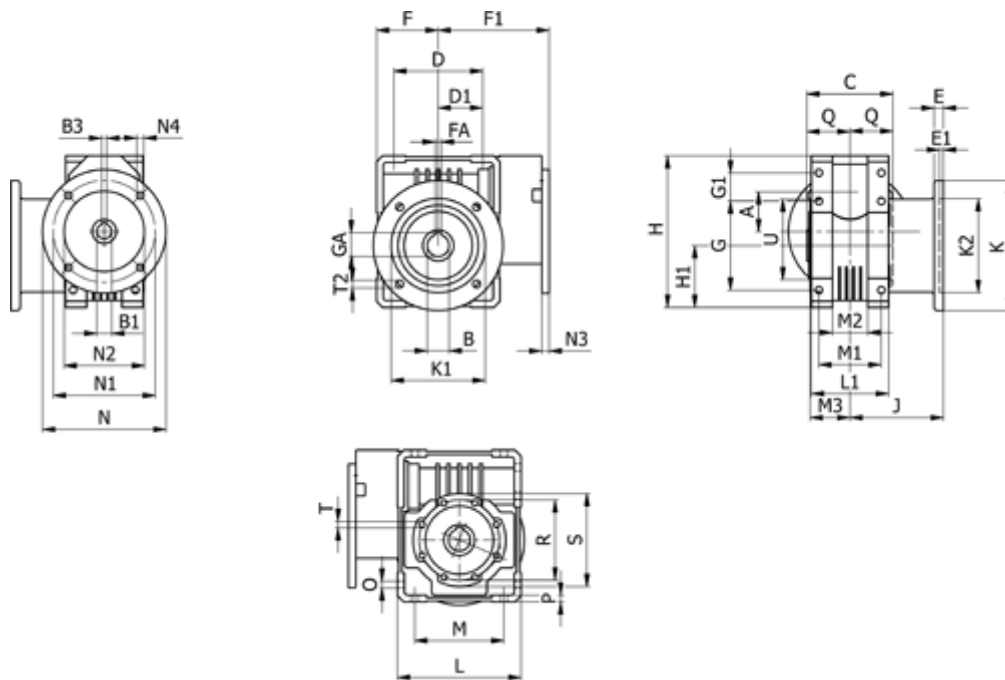

Data Sheet

Article number: 392108606043510

Description: Worm gear
WR 86-UF2-60-90B5, without lubrication

Measures

A = 86.90	E = 15	H = 245.5	M = 126	N4 = M10x13	U = 110
B = 35	E1 = 6	H1 = 100.0	M1 = 165	O = 11.5	
B1 E7 = 24	F = 100	J = 151.0	M2 = 130	P = 11	
B2 = 27.3	F1 = 180	K = 210	M3 = 12	Q = 45	
B3 H9 = 8	FA = 10	K1 = 176	N = 200	R = 130	
C = 140	G = 144	K2 = 152	N1 = 115	S = 150	
D = 144.0	G1 = 45.5	L = 65	N2 = 95	T = M10x18	
D1 = 72.0	GA = 38.3	L1 = 144	N3 = 7.5	T2 = 12.5	